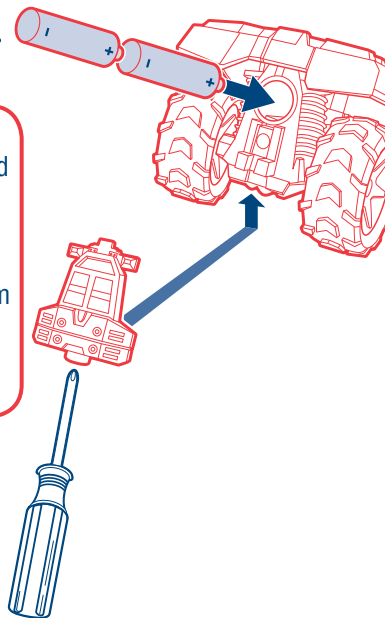

### CAUTION:

Hair entanglement may result if child's hair comes in contact with moving parts of toy. Adult supervision is required.

**AGES 3+**

78507/69417 Asst.

**x2 ALKALINE BATTERIES**  
1.5VAA/LR6 size  
**NOT INCLUDED REQUIRED**

Phillips/cross head screwdriver (not included) needed to insert batteries.

To install batteries:

1. Using a Phillips/cross head screwdriver (not included), unscrew battery cover.
2. Insert 2 fresh 1.5 V "AA" or LR6 batteries. See diagram for polarity.
3. Replace battery cover and tighten screw.